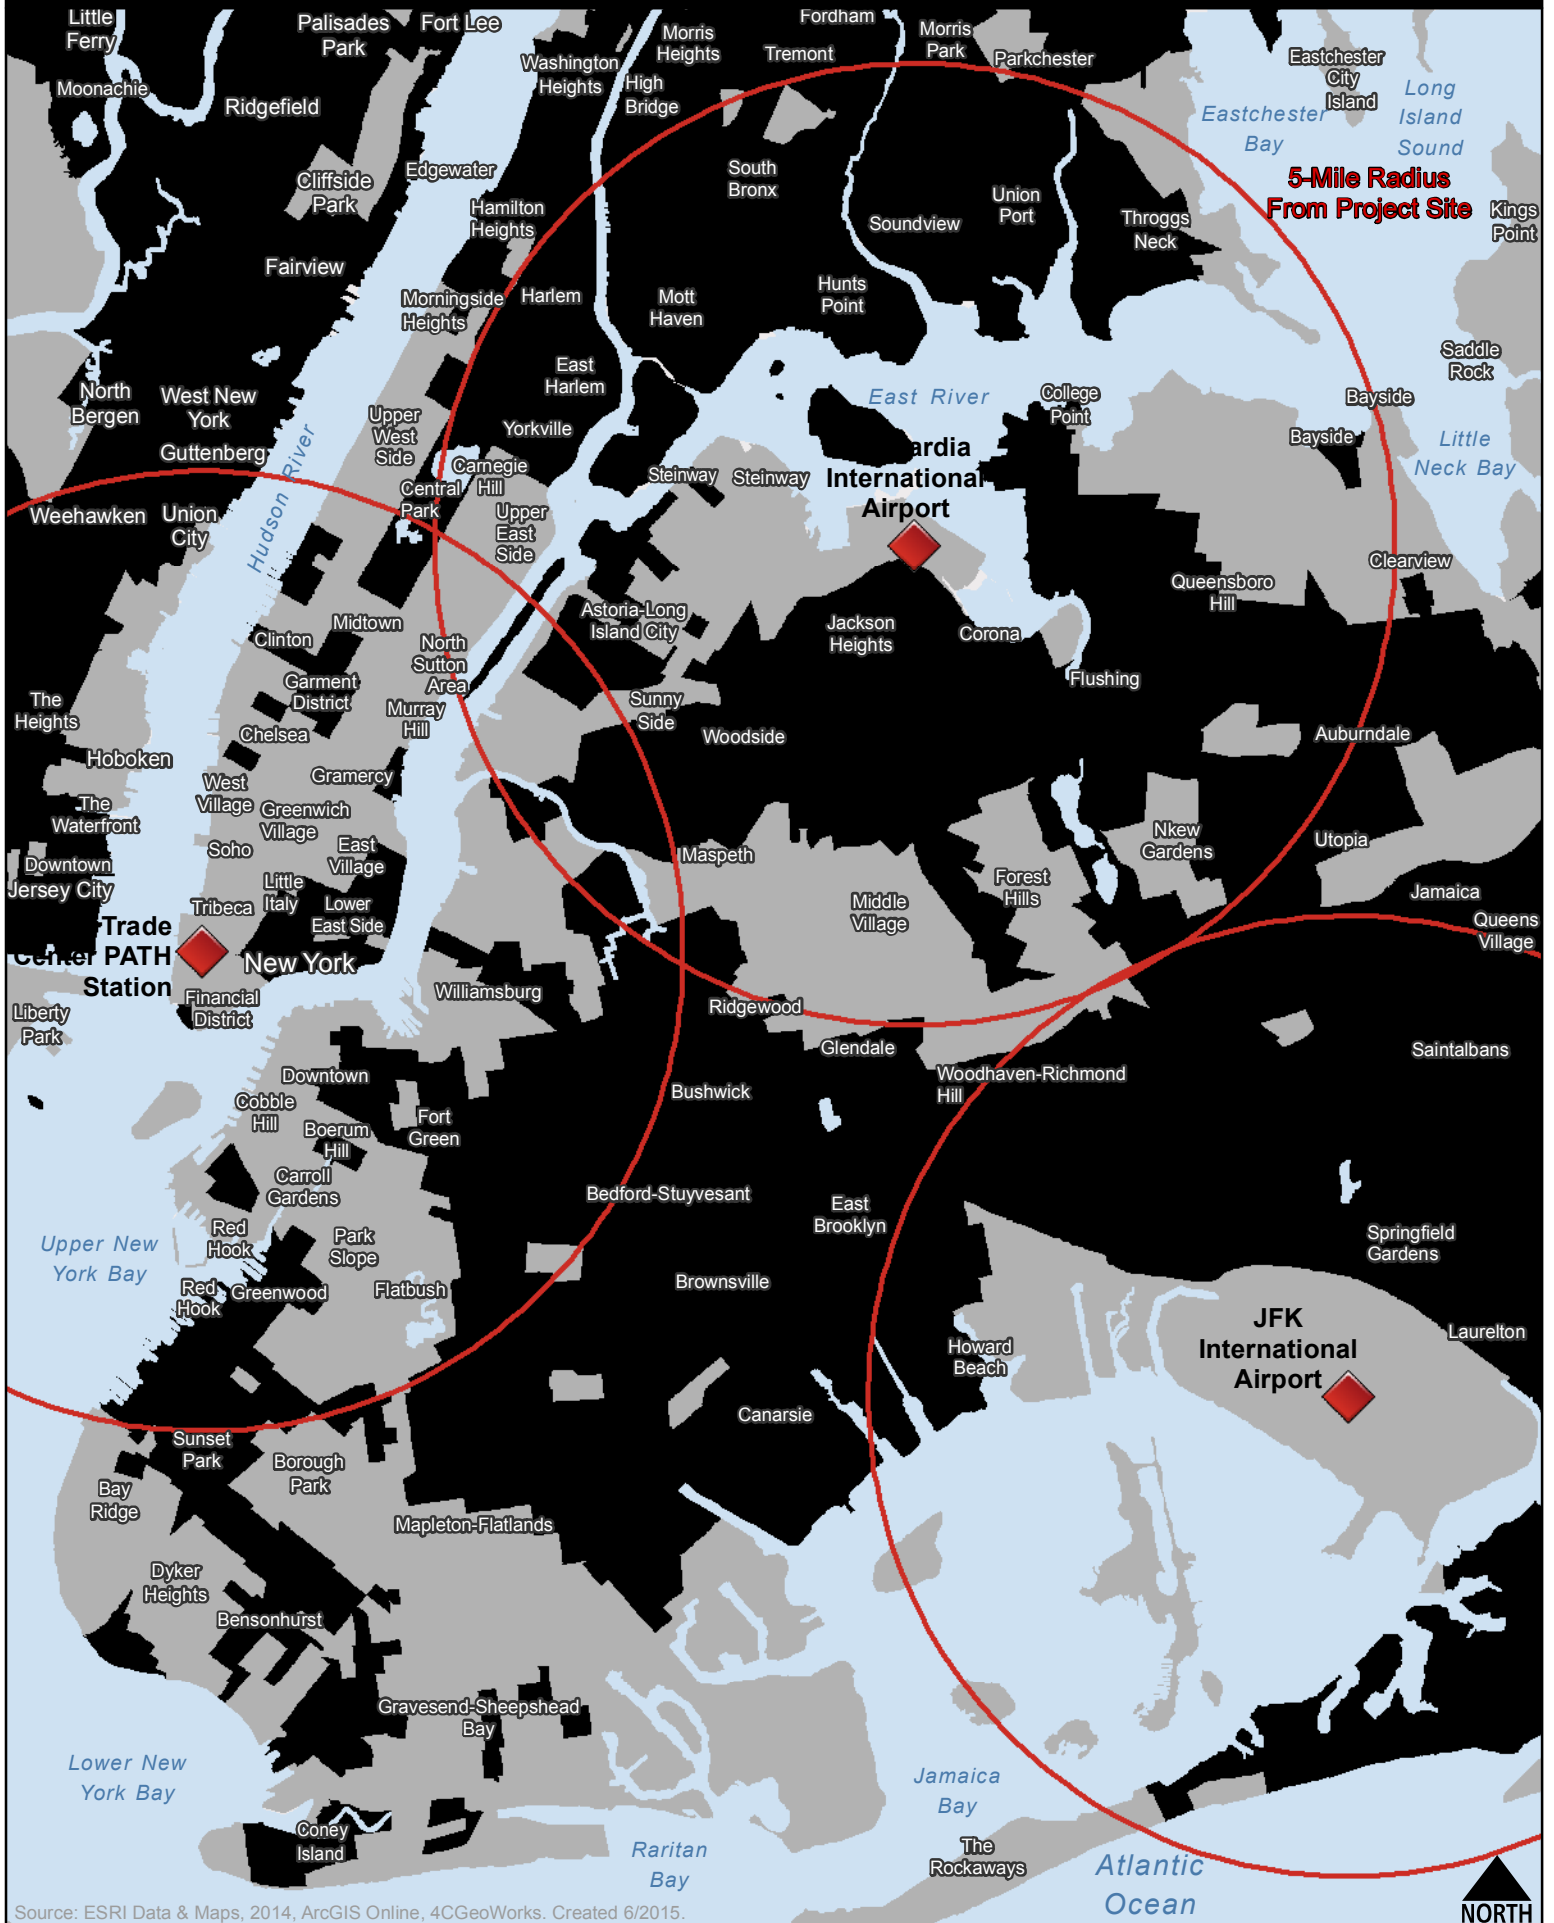

Census Tracts with Greater Than 50% Minority Population

Source: ESRI Data & Maps, 2014, ArcGIS Online, 4CGeoWorks. Created 6/2015.