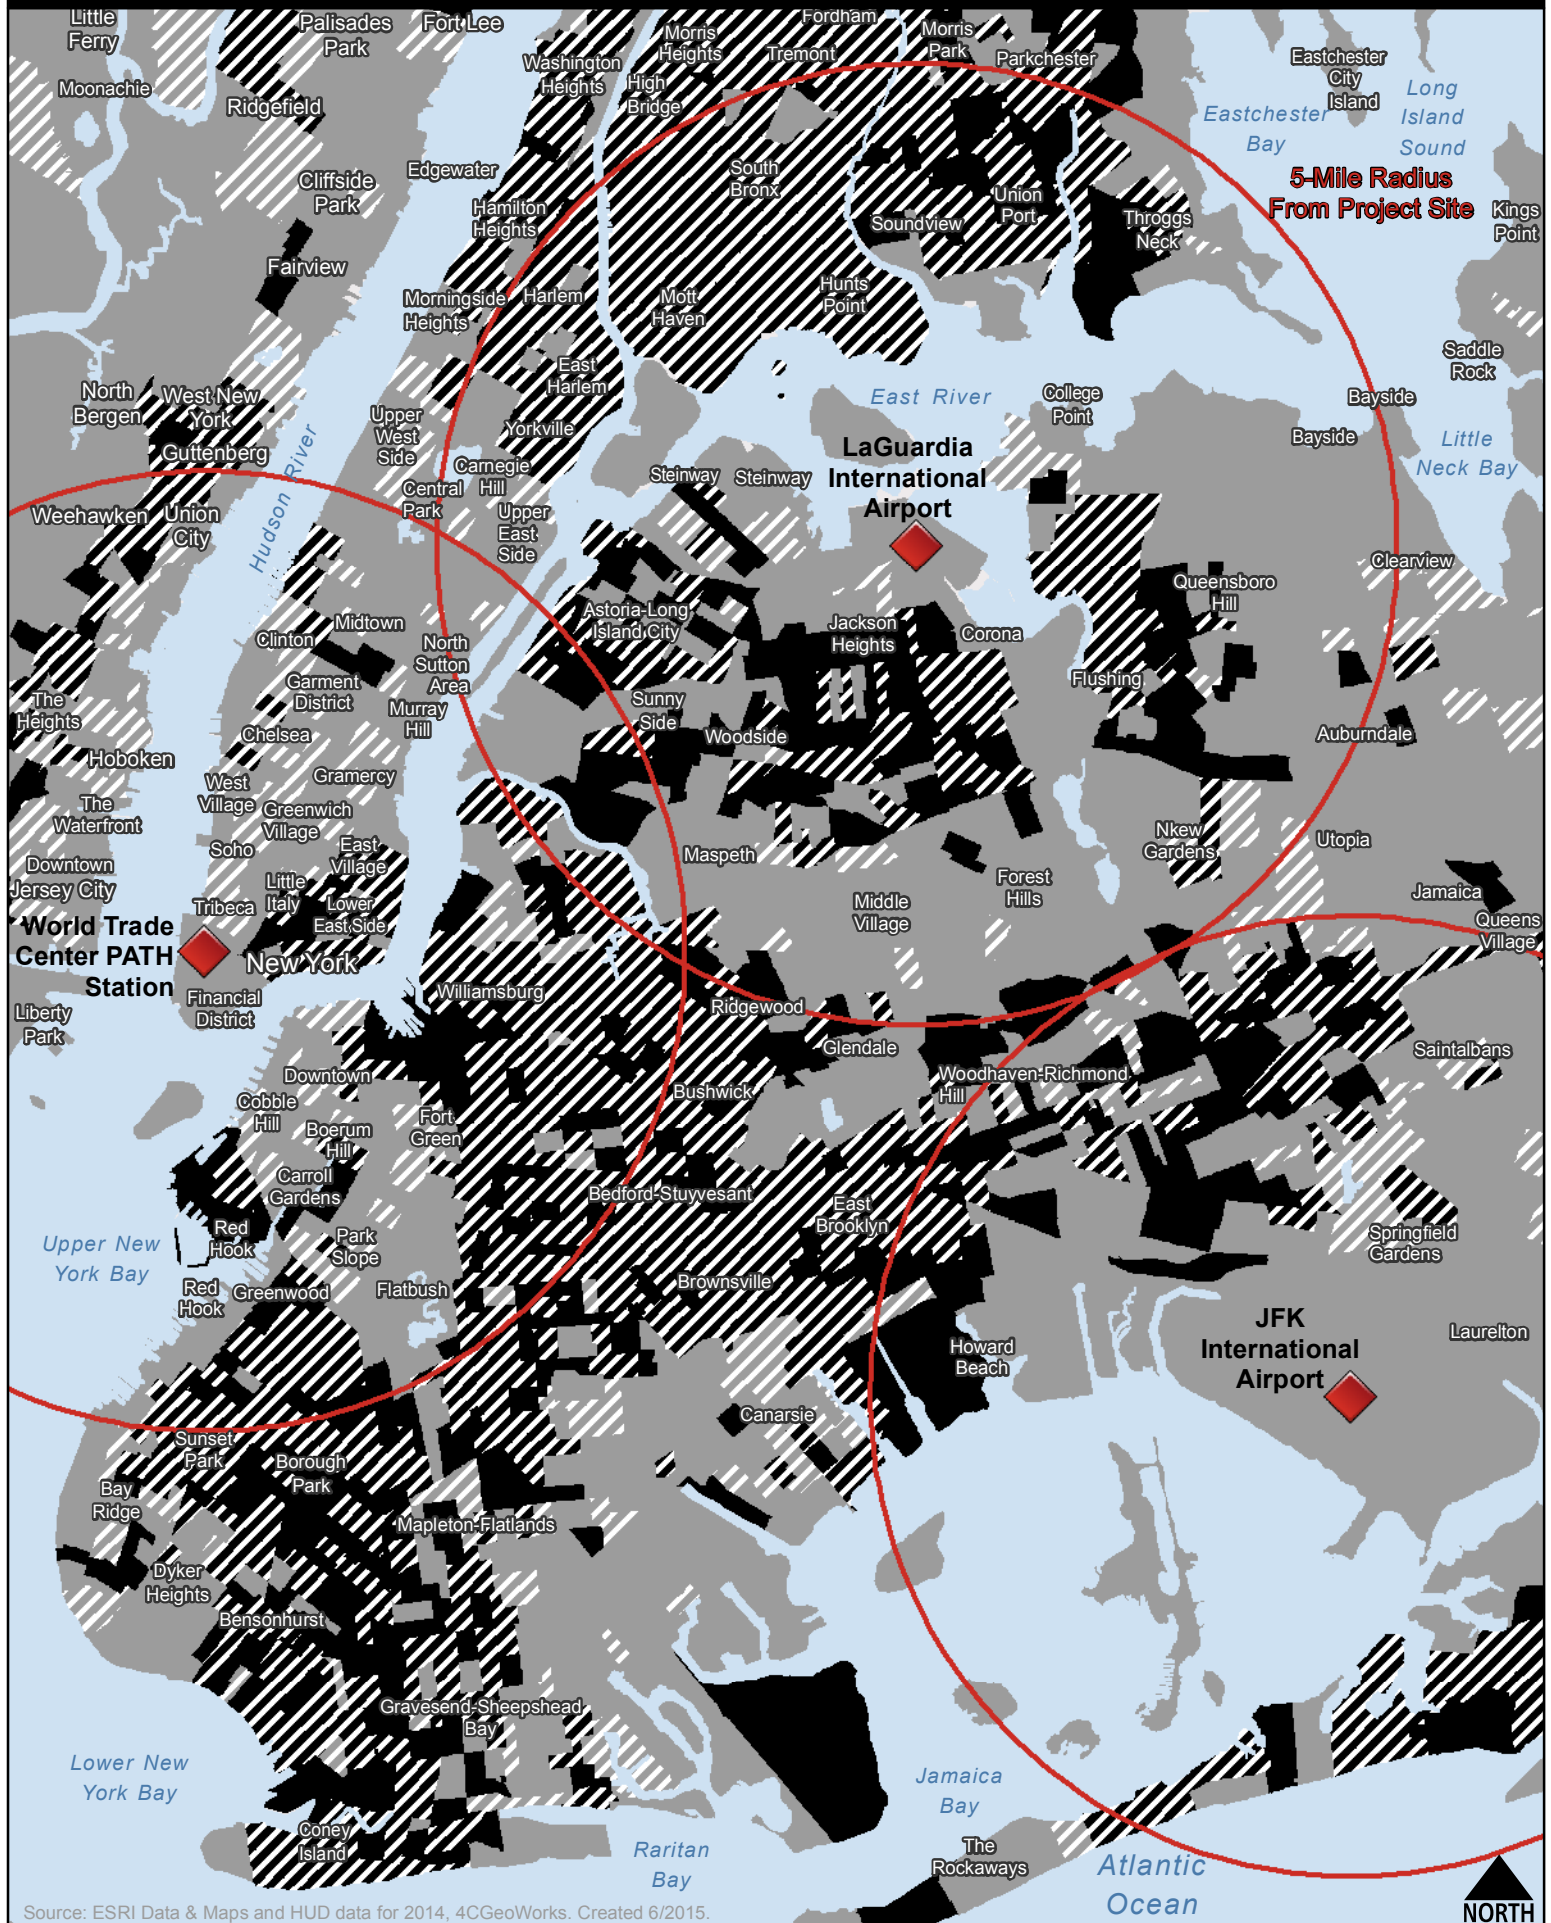

Black = Census Tracts with 50% - 100% Low-Moderate Income People (As Defined by HUD)
Hatch = 50% - 100% Black or Hispanic Families with Income Less Than \$40,000

Source: ESRI Data & Maps and HUD data for 2014, 4CGeoWorks. Created 6/2015.