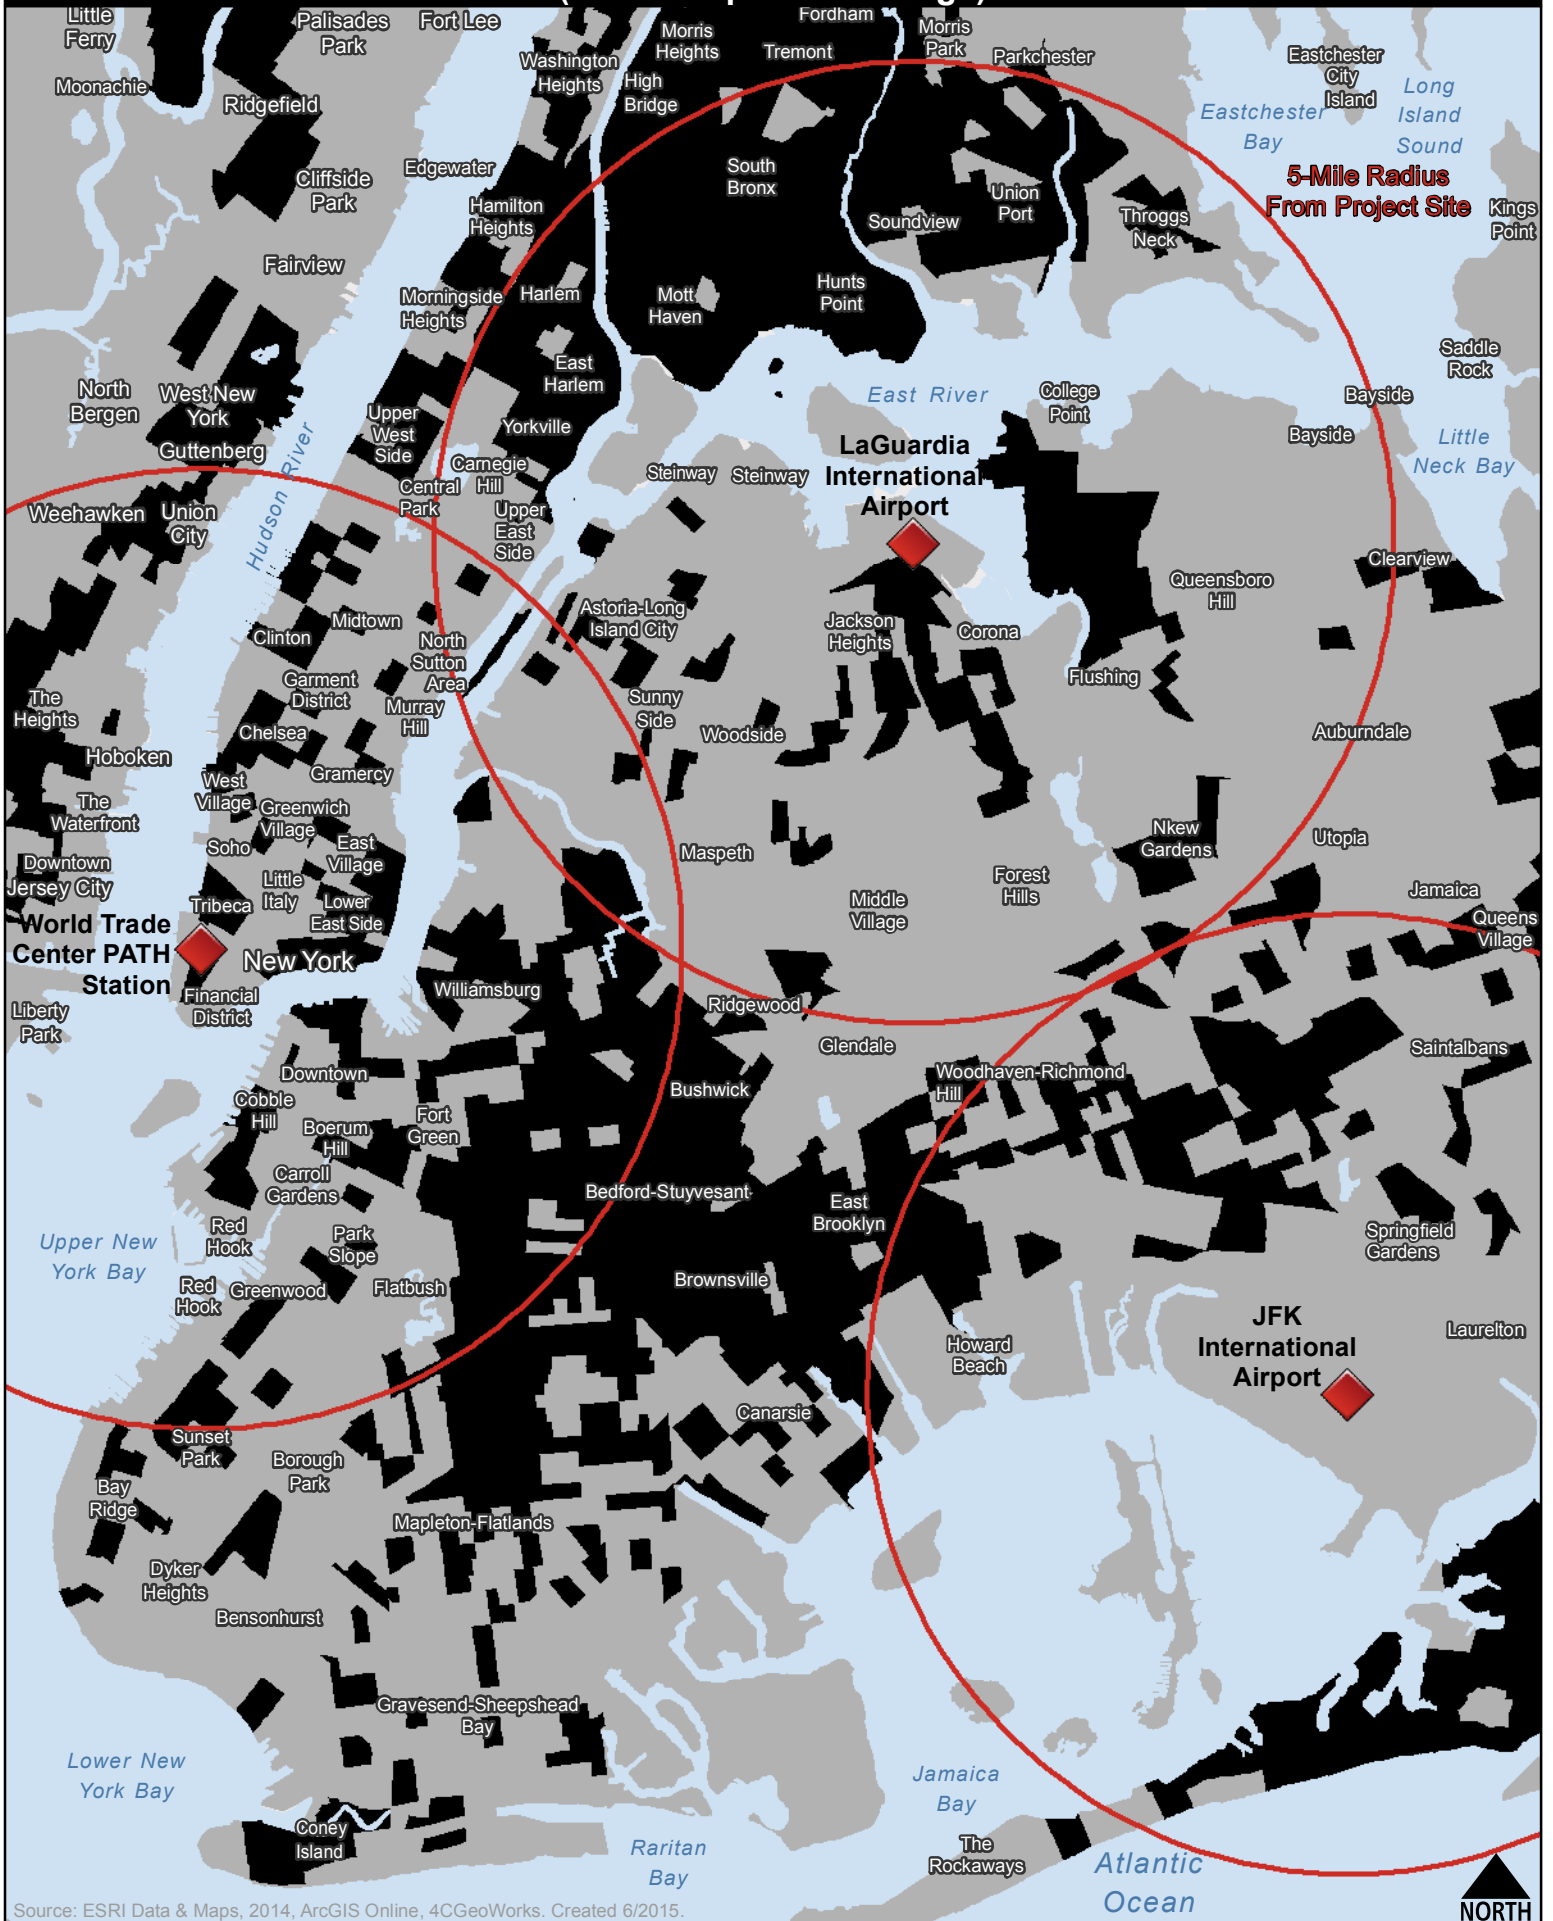

Census Tracts with Greater Than 28% of Black Families with Income Less Than \$40,000 (28% = Map Area Average)

Source: ESRI Data & Maps, 2014, ArcGIS Online, 4CGeoWorks. Created 6/2015.